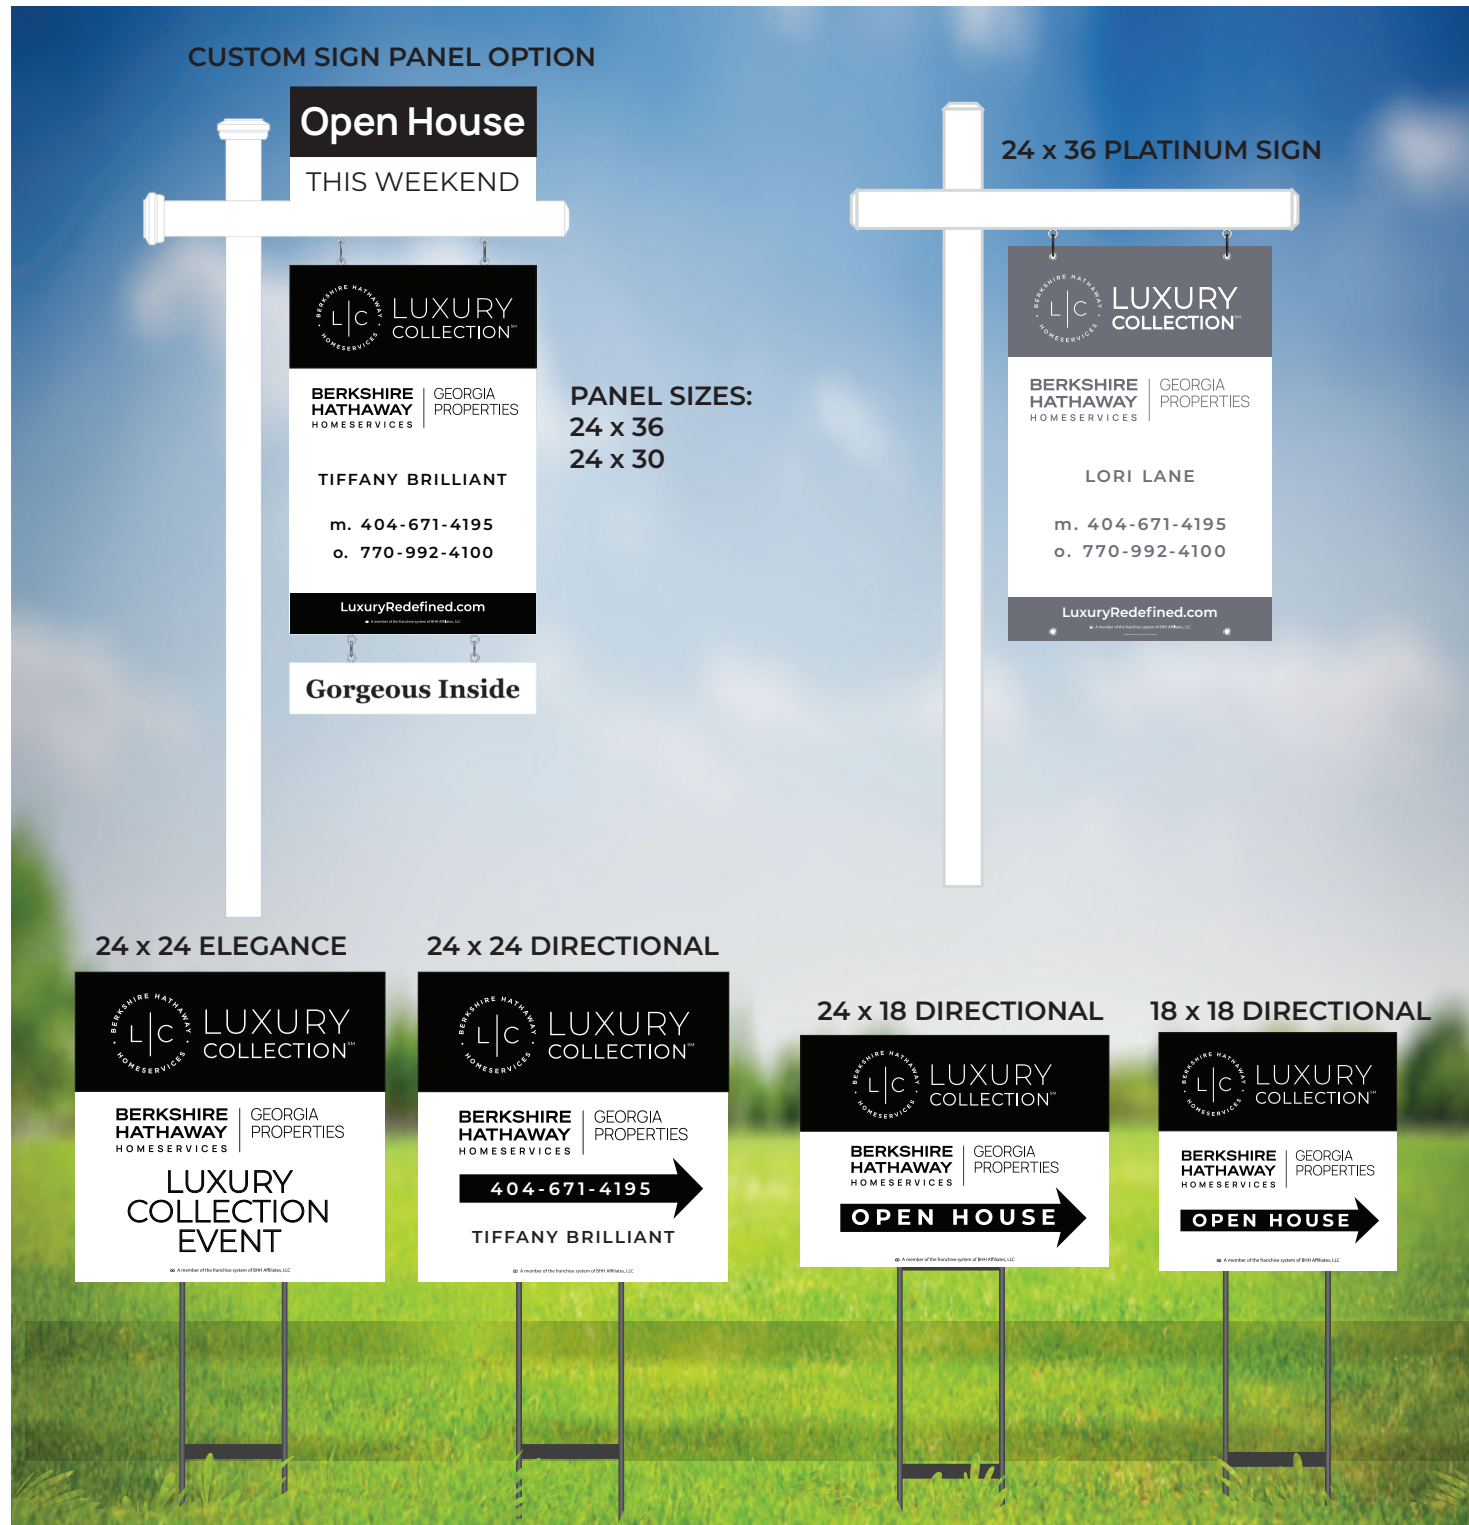

# LUXURY COLLECTION SIGN EXAMPLES

**PANEL SIZES:**  
24 x 36  
24 x 30

# LUXURY COLLECTION YARD SIGN ORDER FORM

(Luxury Collection listings \$1.5M ITP and \$1M OTP)

### SIGN/PANEL POST

2' x 3' Aluminum Reflective hanging panel w/ wood armpost - \$250.00  
\*Installation and removal included

Upon removal, Farmer Signs will warehouse the sign panel.  
The next installation requests \$100.00 which includes fresh painted post and removal.

### DIRECTIONALS

18" x 14" directional	24" x 18" directional
1 - \$40.00	1 - \$65.00
3-8 - \$35.00 each	3-8 - \$50.00 each

Prices subject to change without notice. Contact Farmer Signs for current pricing.